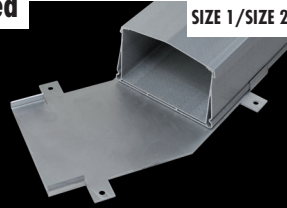

<p>Wall Mounted 180</p> <p>SIZE 1/SIZE 2</p>  <p>Single Plane Swivel Wall Bracket SIZE 1 (180) - Item No. VT11-P002-E501</p> <p>Single Plane Swivel Wall Bracket SIZE 2 (180) - Item No. VT12-P002-Z502</p> <p>Slim Universal Hinged Swivel Wall Bracket Size 1 (180) Item No. VT11-P002-E503</p>	<p>SIZE 1/SIZE 2</p>  <p>Universal Hinged Swivel Wall Bracket - SIZE 1 (180) Item No. VT11-P002-E506</p> <p>Universal Hinged Swivel Wall Bracket - SIZE 2 (180) Item No. VT12-P002-Z504</p> <p>Slim Single Plane Swivel Wall Bracket - Size 1 (180) Item No. VT11-P002-E505</p> <p>VARIABLE</p>	<p>SIZE 1/SIZE 2</p>  <p>90° Sigma Post Ø 210 mm Item No. VT11-P002-C101</p>
--	--	--

Floor Mounted

SIZE 1/SIZE 2

Floor Fixing Straight

SIZE 1

Item No. VT11-P002-E601

SIZE 2

Item No. VT12-P002-1070

Floor Mounted

SIZE 1/SIZE 2

Floor Fixing **SIZE 1**

30° - Item No. VT11-P002-E602

45° - Item No. VT11-P002-E603

90° - Item No. VT11-P002-E604

SIZE 2

Item No. VT12-P002-1074

Item No. VT12-P002-1073