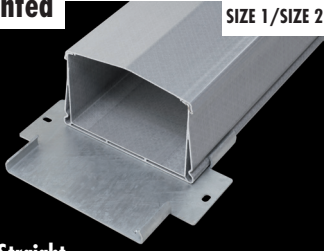

Floor Mounted

SIZE 1/SIZE 2

Floor Fixing Straight

SIZE 1

Item No. VT11-P002-E601

SIZE 2

Item No. VT12-P002-1070