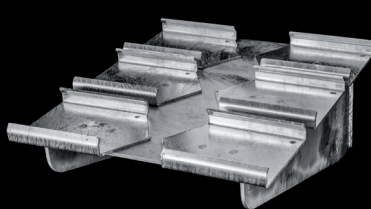

Multi-Wall Bracket SIZE 1

Special Parts - on Request