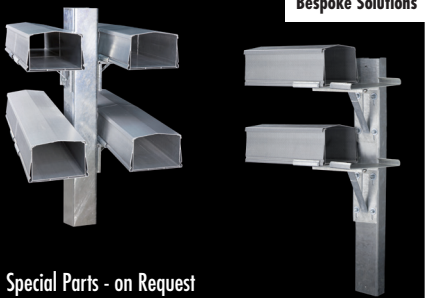

Pivot Plane Bracket

SIZE 1

Item No. VT11-P002-E019

Pivot Plane Bracket

SIZE 2

Item No. VT12-P002-Z018

Bespoke Solutions

Special Parts - on Request

Bespoke Solutions

Multi-Wall Bracket SIZE 1

Special Parts - on Request

490 mm

Bespoke Solutions

Special Parts - on Request

Bespoke Solutions

Printed Veils