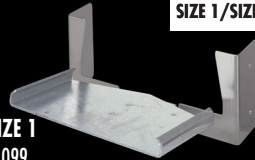

Accessories

SIZE 1/SIZE 2

C.1.7 Transition - SIZE 1

Item No. VT11-P002-1099

C.1.10 Transition - SIZE 1

Item No. VT11-P002-1097

C.1.29 Transition - SIZE 1

Item No. VT11-P002-1098

C.1.10 Transition - SIZE 2

Item No. VT12-P002-1095

C.1.29 Transition - SIZE 2

Item No. VT12-P002-1096