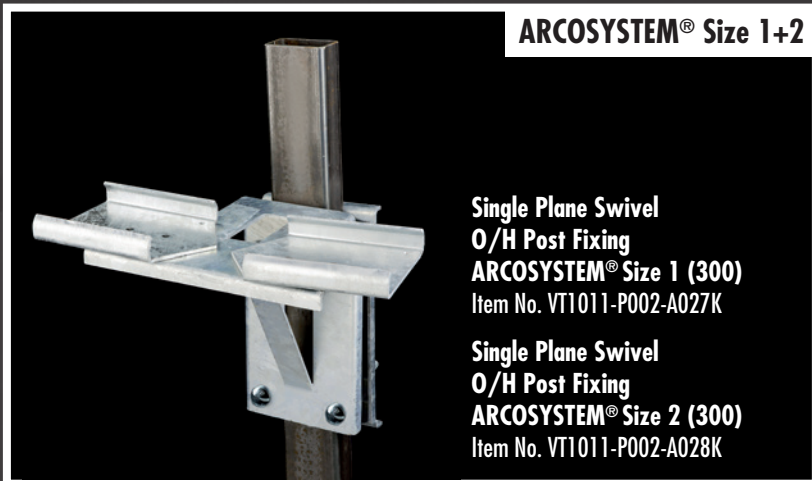

Out-Hanging Systems 300 mm

ARCOSYSTEM® Size 1+2

**Single Plane Swivel
O/H Post Fixing
ARCOSYSTEM® Size 1 (300)**
Item No. VT1011-P002-A027K

**Single Plane Swivel
O/H Post Fixing
ARCOSYSTEM® Size 2 (300)**
Item No. VT1011-P002-A028K