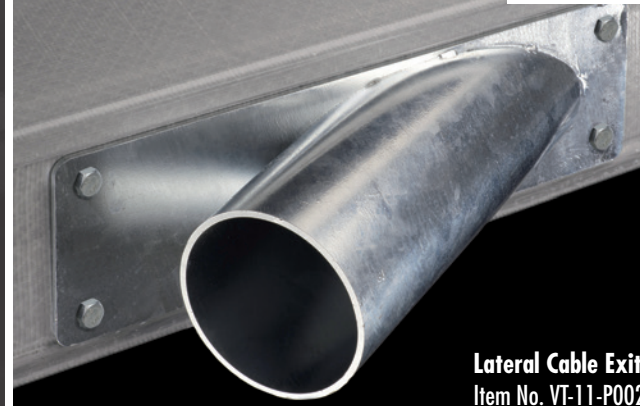

ARCOSYSTEM® Size 1+2

Lateral Cable Exit Ø 115 mm
Item No. VT-11-P002-1086