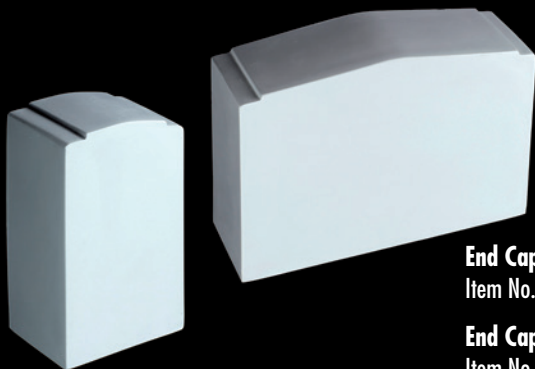

ARCOSYSTEM® Size 1+2

End Cap ARCOSYSTEM® Size 1
Item No. VT11-P002-C025
End Cap ARCOSYSTEM® Size 2
Item No. VT12-P002-C026