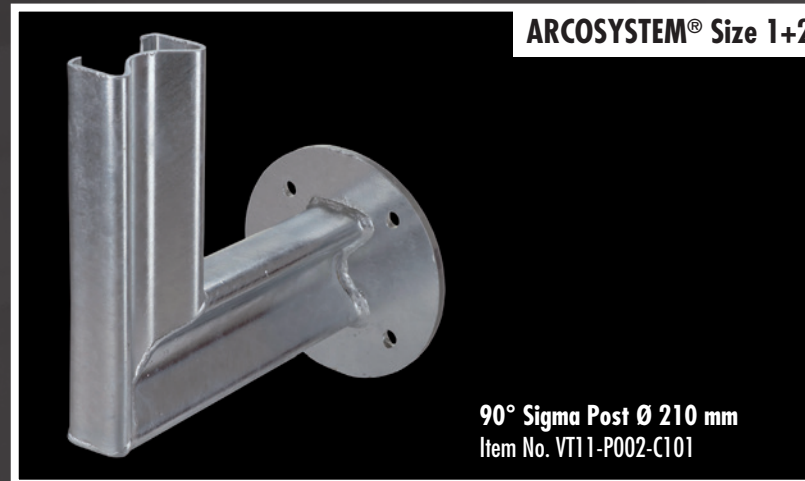

## Accessories

**ARCOSYSTEM® Size 1+2**

**Lid Opener**  
Item No. VT101-P002-A018

**ARCOSYSTEM® Size 1+2**

**Stainless Steel Sleeve**  
20 x 2.5 mm – 1000 mm  
Item No. VT11-P002-A045

**ARCOSYSTEM® Size 1+2**