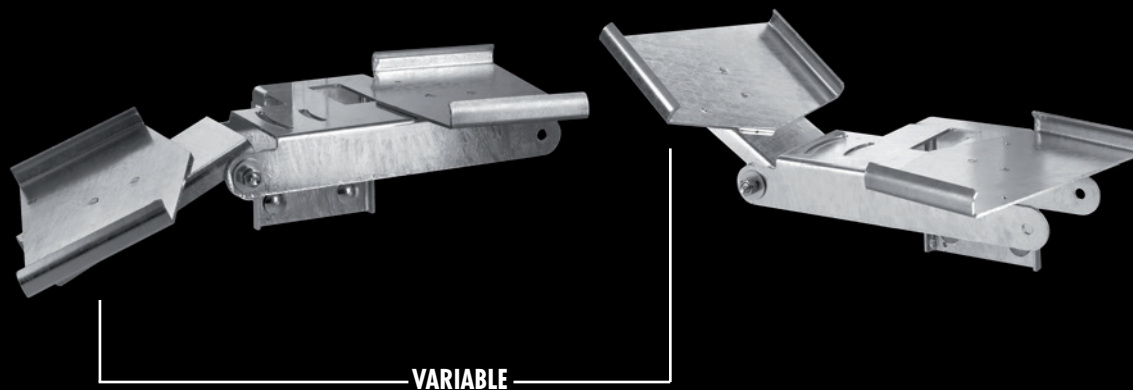

ARCOSYSTEM® Size 1+2

Universal Hinged Swivel Wall Bracket
ARCOSYSTEM® Size 1 (180)
Item No. VT11-P002-E506

Universal Hinged Swivel Wall Bracket
ARCOSYSTEM® Size 2 (180)
Item No. VT12-P002-Z504

Slim Universal Hinged Swivel Wall Bracket
ARCOSYSTEM® Size 1 (180)
Item No. VT11-P002-E503