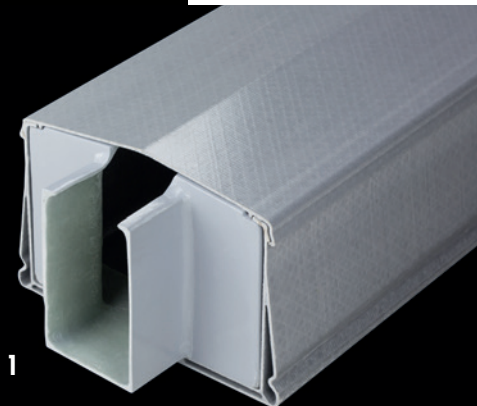

## Composite Parts

**ARCOSYSTEM® Size 1**

**GRP Trough and Lid  
ARCOSYSTEM® Size 1**  
Internal Dimension 100 x 160 mm  
Item No. VT111006000PGK - Trough and Lid  
Item No. VT111006000PGT - Trough  
Item No. VT111006000PGD - Lid

**ARCOSYSTEM® Size 2**

**GRP Trough and Lid  
ARCOSYSTEM® Size 2**  
Internal Dimension 250 x 160 mm  
Item No. VT122506000PGK - Trough and Lid  
Item No. VT122506000PGT - Trough  
Item No. VT122506000PGD - Lid

**ARCOSYSTEM® Size 1+2**

**End Cap ARCOSYSTEM® Size 1**  
Item No. VT11-P002-C025  
**End Cap ARCOSYSTEM® Size 2**  
Item No. VT12-P002-C026

**ARCOSYSTEM® Size 1+2**

**GRP-Connector  
ARCOSYSTEM® Size 2 to Size 1**  
Item No. VT12-P002-1120