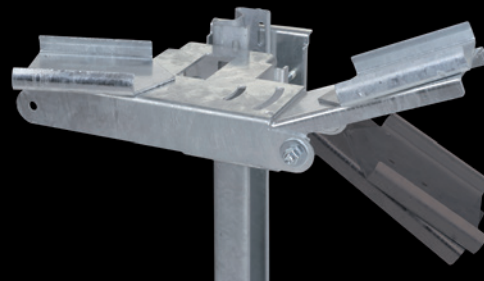

**Universal Hinged O/H Post Swivel
Fixing ARCOSYSTEM® Size 1 (180)**
Item No. VT11-P002-E305

**Universal Hinged O/H Post Swivel
Fixing ARCOSYSTEM® Size 2 (180)**
Item No. VT12-P002-Z306

**Slim Universal Hinged O/H Post Swivel
Fixing ARCOSYSTEM® Size 1 (180)**
Item No. VT11-P002-E311

VARIABLE