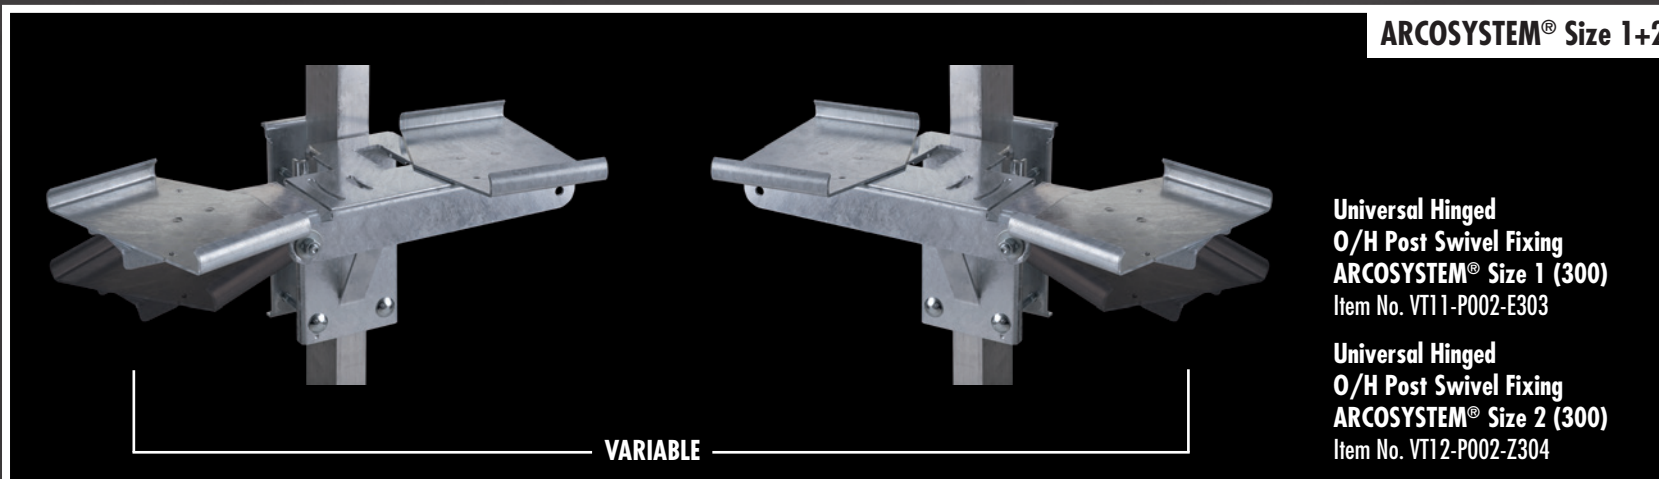

ARCOSYSTEM® Size 1+2

**Universal Hinged
O/H Post Swivel Fixing
ARCOSYSTEM® Size 1 (300)**
Item No. VT11-P002-E303

**Universal Hinged
O/H Post Swivel Fixing
ARCOSYSTEM® Size 2 (300)**
Item No. VT12-P002-Z304

VARIABLE