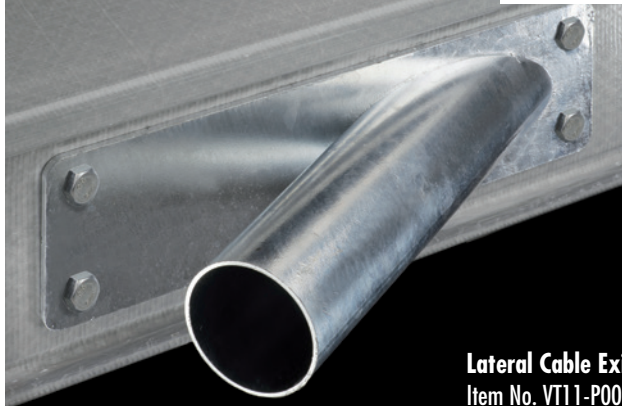

ARCOSYSTEM® Size 1+2

Lateral Cable Exit Ø 70 mm
Item No. VT11-P002-1085