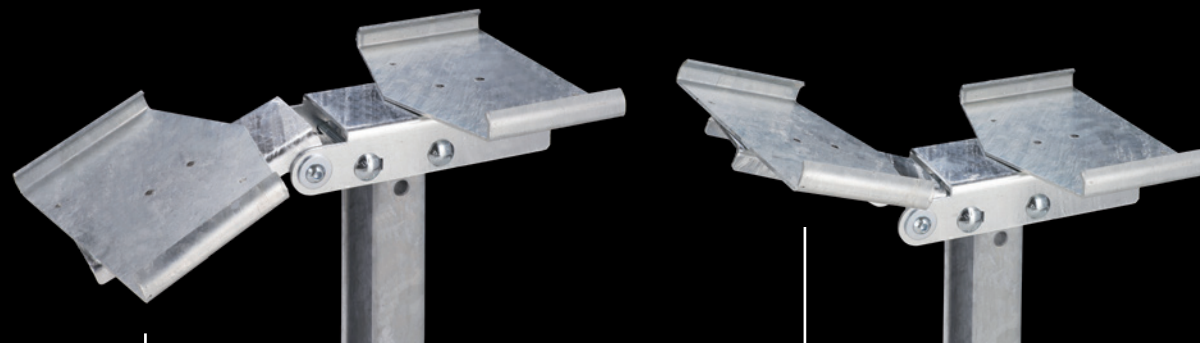

## Elevated Bracketry for Sigma Posts

**ARCOSYSTEM® Size 1+2**

**Single Plane Swivel**  
**ARCOSYSTEM® Size 1**  
Item No. VT11-P002-A005

**Single Plane Swivel**  
**ARCOSYSTEM® Size 2**  
Item No. VT12-P002-A006

**ARCOSYSTEM® Size 1+2**

**Straight Connection Plate**  
**ARCOSYSTEM® Size 1**  
Item No. VT11-P002-A007

**Straight Connection Plate**  
**ARCOSYSTEM® Size 2**  
Item No. VT12-P002-A008

**ARCOSYSTEM® Size 1+2**