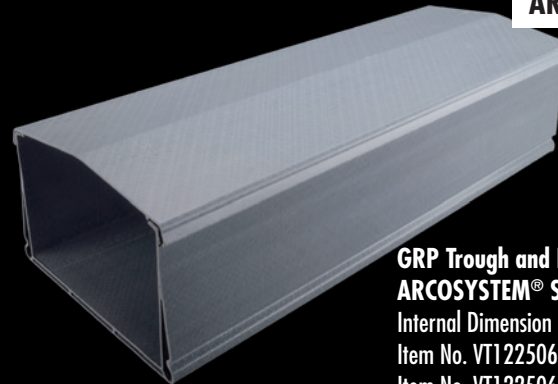

ARCOSYSTEM® Size 2

**GRP Trough and Lid
ARCOSYSTEM® Size 2**
Internal Dimension 250 x 160 mm
Item No. VT122506000PGK - Trough and Lid
Item No. VT122506000PGT - Trough
Item No. VT122506000PGD - Lid