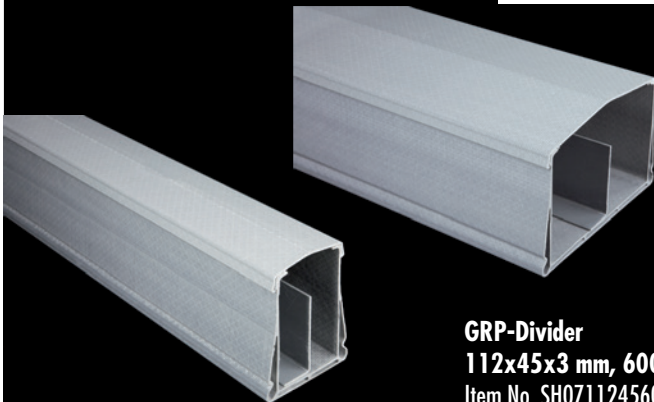

## Accessories

**ARCOSYSTEM® Size 1+2**

**Lid Opener**  
Item No. VT101-P002-A018

**ARCOSYSTEM® Size 1+2**

**Stainless Steel Sleeve**  
20 x 2.5 mm – 1000 mm  
Item No. VT11-P002-A045

**ARCOSYSTEM® Size 1+2**